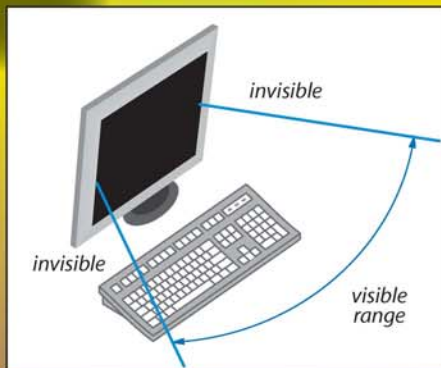

Secure-View

Privacy Filters for Notebooks & LCD Monitors

- Helps ensure the privacy of on-screen data on your Notebook & LCD monitors.
- Micro-Louver technology creates a narrow viewing angle. Image is only visible to those directly in front of the screen. Side view is black.
- Reduces glare & increases contrast
- Protects delicate LCD surface from damage.