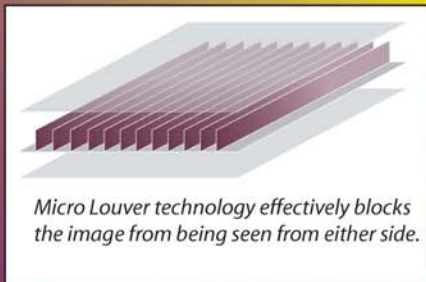

Secure-View

Privacy Filters for Notebooks & LCD Monitors

- Helps ensure the privacy of on-screen data on your Notebook & LCD monitors.
- Micro-Louver technology creates a narrow viewing angle. Image is only visible to those directly in front of the screen. Side view is black.
- Reduces glare & increases contrast
- Protects delicate LCD surface from damage.

Attention is.group Members:

Kantek is offering a 10% discount off our current pricing on all of our SecureView® Blackout Privacy Filters for is.group members through June 15, 2009.

Please be sure to visit our booth at the is.group meeting.